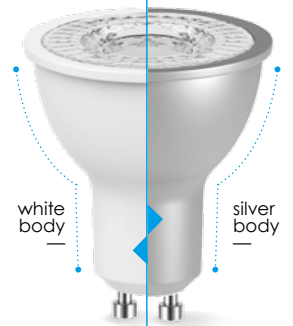

# PRO GU10 LED

Lampy LED  
LED lamps  
Светодиодные лампы

PRO GU10 LED

PRO GU10 LED

special 120° lens

—alike COB effect

white body

silver body